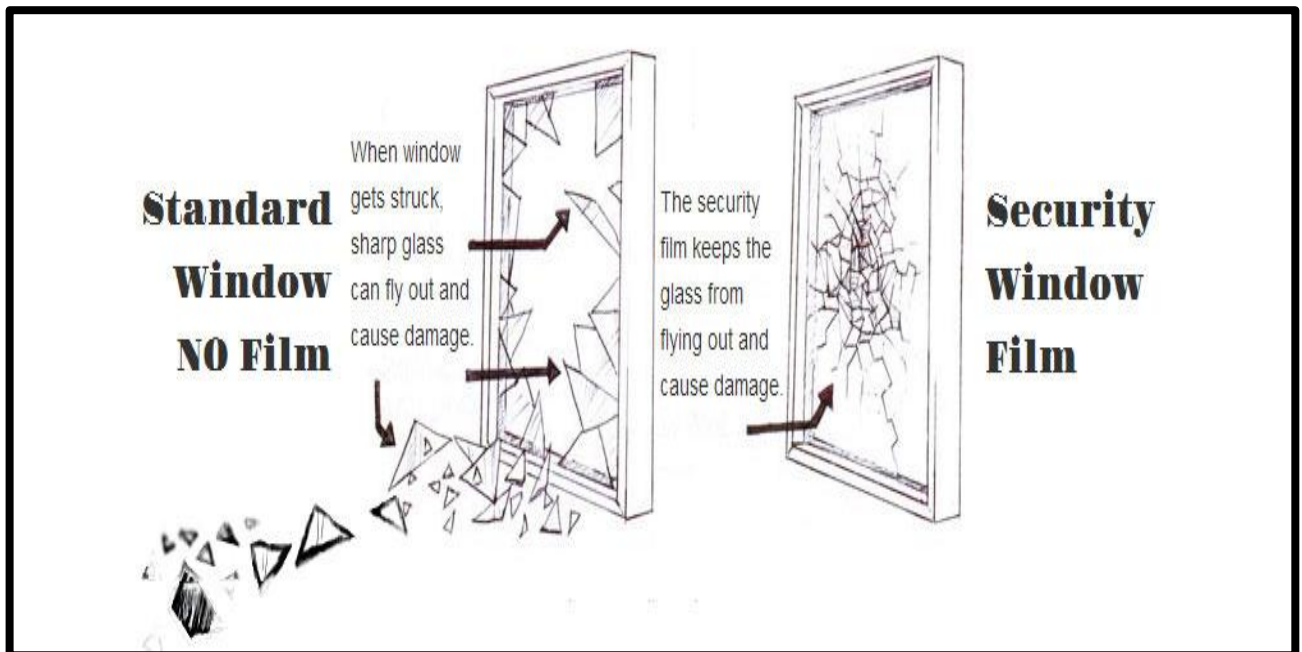

Thumb Screw Window Lock

Window Track Screw

Door Strikes

Stop Bar

Pry Plate

Wrap Around Escutcheon Plate

Magnetic Window Contact Sensor

Door Stop

Shatter Resistant Window Film

Peephole

Vertical Drop Latch

Door Latch

Charlie Bar